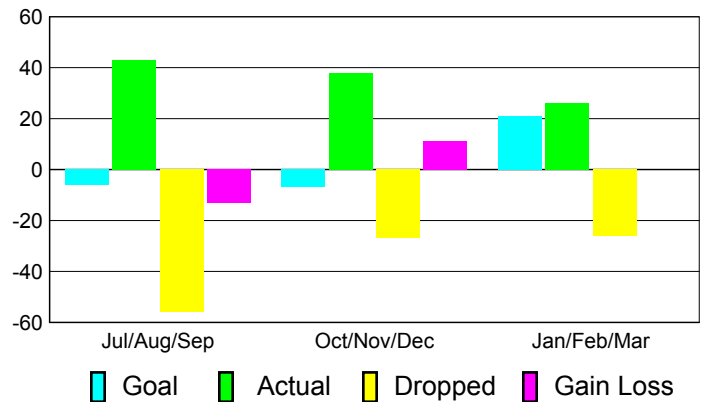

### YTD Status Quo Clubs 2010-2011

Status Quo Clubs Compared to Status Quo Members

## MEMBERSHIP

**Membership Results  
2010-2011**

**Membership  
2009-2010**

Month	Net Memb Goal	Actual New Memb	Actual Dropped Memb	Gain/Loss of Memb	Gain/Loss of Memb
Jul/Aug/Sep	-6	43	-56	-13	-27
Oct/Nov/Dec	-7	38	-27	11	-3
Jan/Feb/Mar	21	26	-26	0	-7
<b>Totals</b>	<b>8</b>	<b>107</b>	<b>-109</b>	<b>-2</b>	<b>-37</b>

### Membership Results 2010-2011

Goal, New, Dropped, Gain/Loss

### Comparison of Membership Gain/Loss

Current Year Compared to the Previous Year