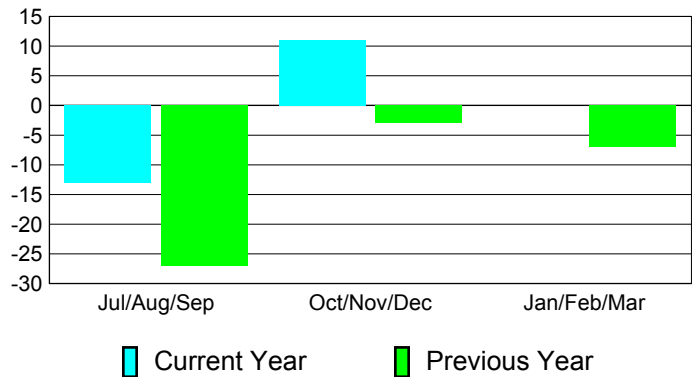

Gender Comparison 2010-2011

Jul/Aug/Sep

Oct/Nov/Dec

Jan/Feb/Mar

Male

Female